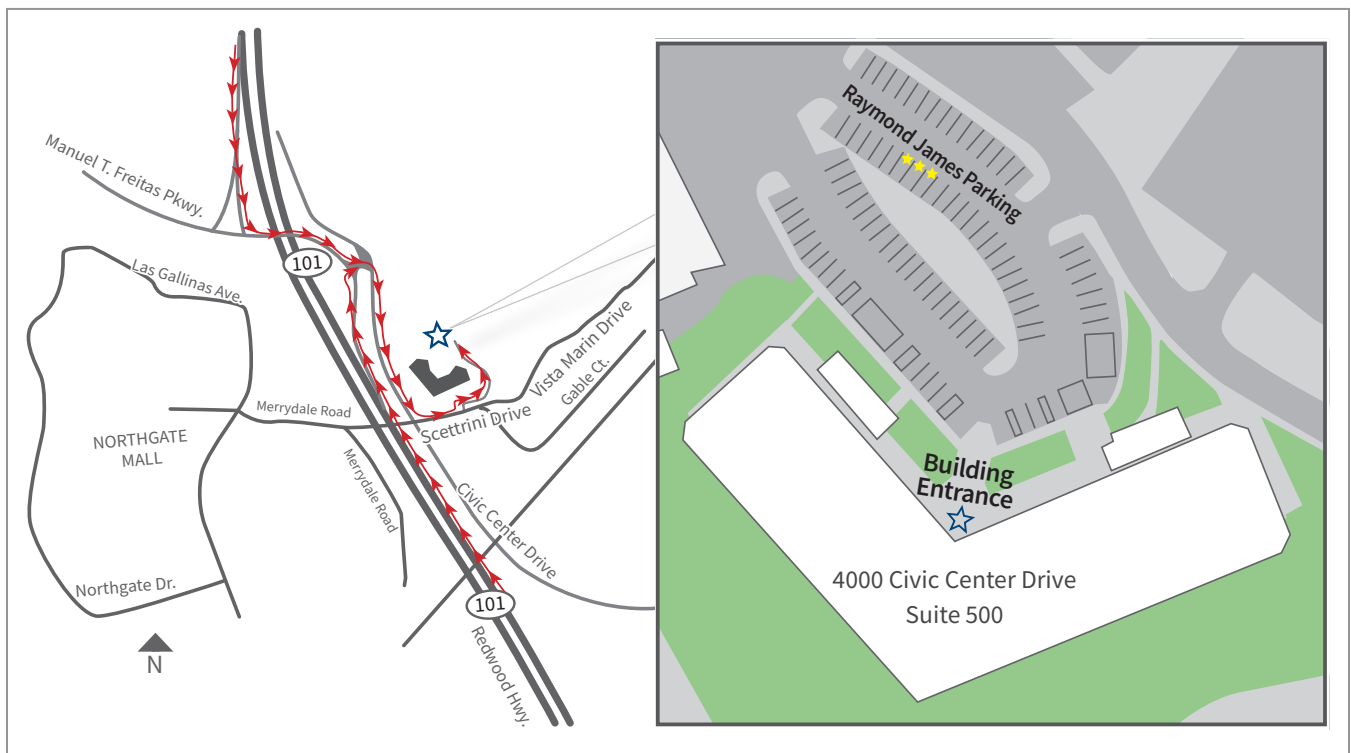

San Rafael Branch Map & Directions

Northbound on Highway 101

- Take 101 North to the Freitas Pkwy/Terra Linda, Exit 455. Turn immediately right onto Civic Center Drive.
- At the light turn left onto Scettrini Drive. Turn left into the first driveway: 4000 Civic Center Drive.

Southbound on Highway 101

- Take 101 South to the Freitas Pkwy/Terra Linda, Exit 455. At the end of the off-ramp turn left onto Manuel T. Freitas Pkwy.
- Keep left to stay on Manuel T. Freitas Pkwy. Turn right at the first cross street onto Civic Center Drive.
- At the light turn left onto Scettrini Drive. Turn left into the first driveway: 4000 Civic Center Drive.

Parking

There are three Raymond James visitor parking spots on the far side of the median from the building entrance.

Elevator to Suite 500

Enter the lobby, turn left and take the elevator on the right-hand side; it is the only one that goes to the 5th floor.