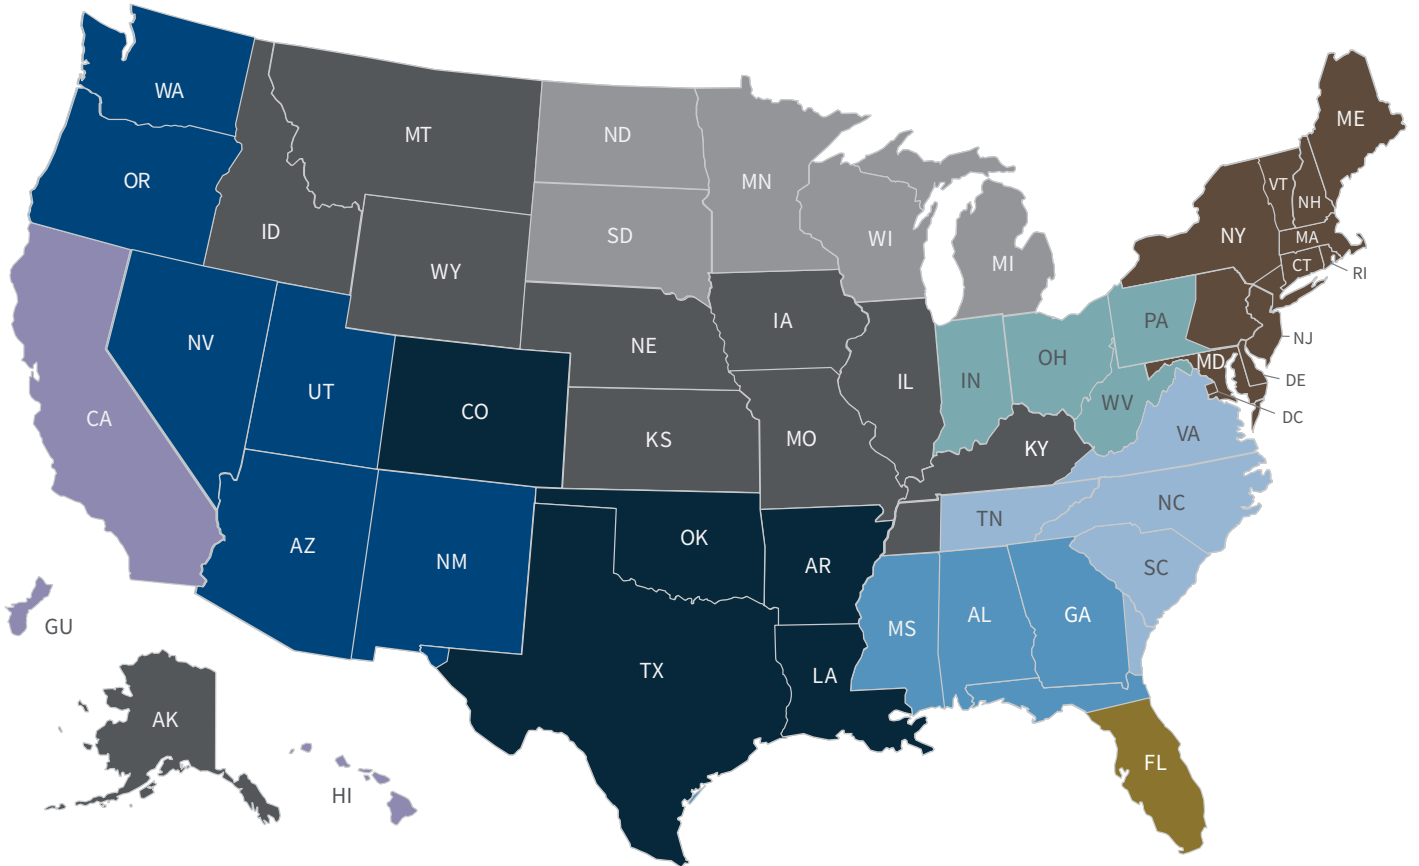

RAYMOND JAMES & ASSOCIATES DIVISIONAL AND REGIONAL MAP

EASTERN DIVISION

Tom Walrond, Division Director

727.567.5500 | tom.walrond@raymondjames.com

Kelly Anderson, Regional Director, Northeast Region

518.213.5657 | kelly.anderson@raymondjames.com