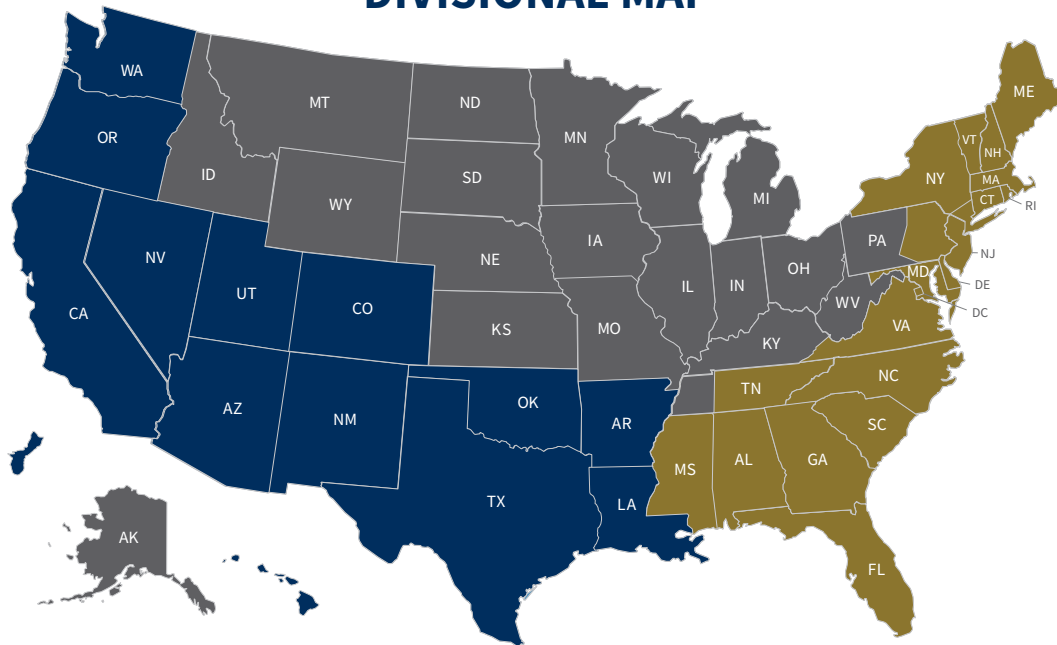

RAYMOND JAMES & ASSOCIATES DIVISIONAL MAP

EASTERN DIVISION

Tom Walrond, Division Director
727.567.5500 | tom.walrond@raymondjames.com

Kelly Anderson, Regional Director, Northeast Region
518.213.5657 | kelly.anderson@raymondjames.com