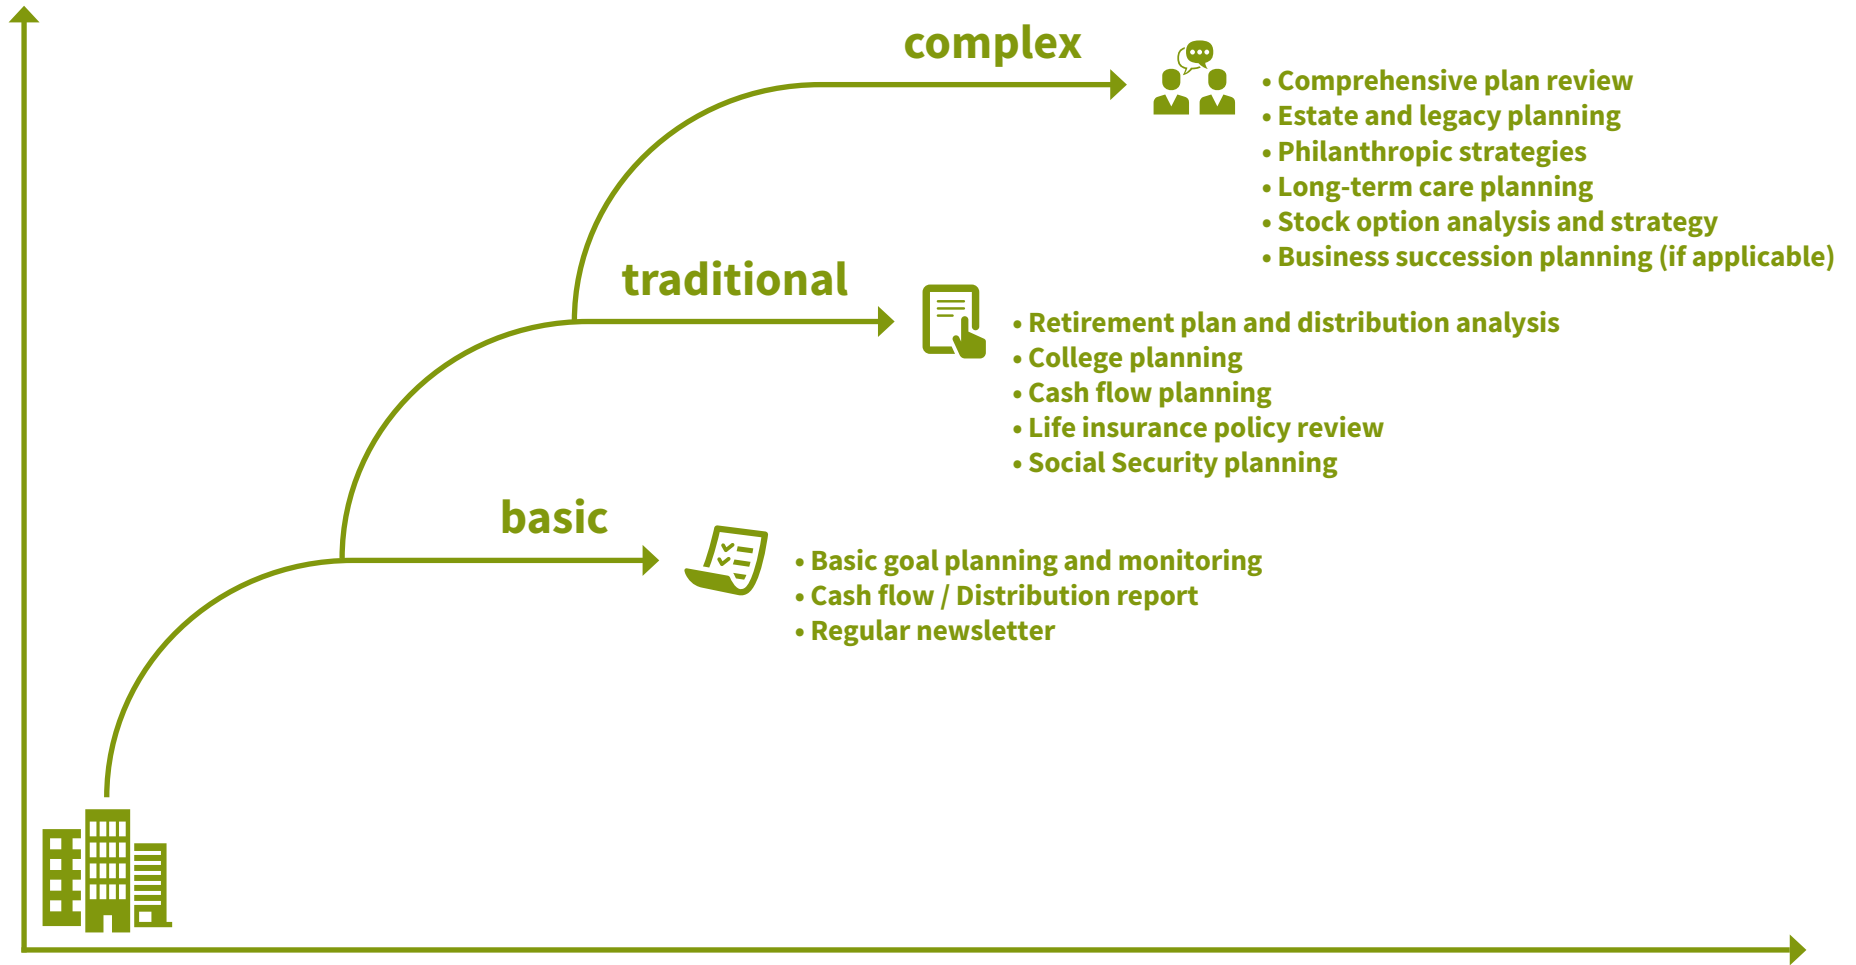

service matrix

Trevor Schwartz Investments of Raymond James
150 Almaden Blvd., Suite 1375 // San Jose, CA 95113
T 408.998.8431 // F 833.200.5963 // raymondjames.com/trevor-schwartz

tsi TREVOR
SCHWARTZ
INVESTMENTS
OF
RAYMOND JAMES®